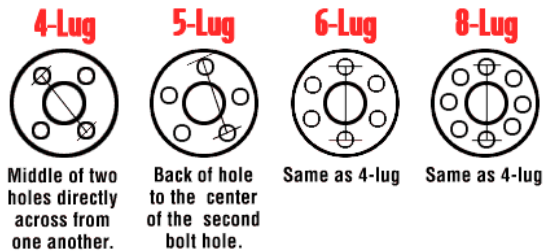

The jack features an outer tube that extends to provide extra lift. Pulling the release pin and dropping the outer tube gives you up to 12" of lift, ensuring a solid foundation with the ground. The easy grip top wind handle allows for an additional 15.5" of travel by cranking the jack. Keep setting your worries aside with the Ultimate Trailer Jack because its compact profile keeps the jack flush with the trailer frame when it's retracted. You no longer have to worry about catching your jack on uneven terrain while you tow.

The Ultimate Trailer Jack is easy-to-use, quick, and dependable. If you're looking to spend less time setting up your trailer and more time doing the things that make you happy, then the Ultimate Trailer Jack is for you.

16" BOLT PATTERN

HOW TO MEASURE BOLT PATTERNS; CLICK ON THE IMAGE FOR A LARGER VIEW!!!!!!!!!!

[Read More](#)

SKU: 16" BOLT PATTERN - SKU

Categories: [16"](#), [Bolt Pattern Measure Method](#)