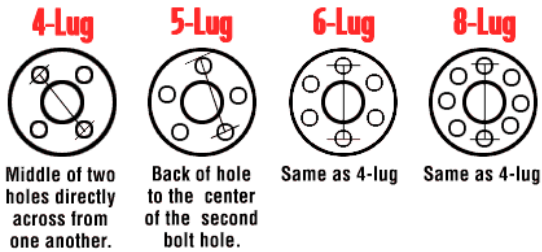

14" Bolt Pattern Measure Method

HOW TO MEASURE YOUR BOLT PATTERN; CLICK ON THE IMAGE FOR A LARGER PIC!!!!

[Read More](#)

SKU: 14" Bolt Pattern Measure Method - SKU

Categories: [14"](#), [Bolt Pattern Measure Method](#)

Product Description

14" Wheel Cover with Open Center

Fits 14" Trailer Rims, snaps onto rim

[Read More](#)

SKU: D2EQT544CLO

Categories: [14"](#)

Product Description

(1) 14" ABS Chromed Wheel Cover with Open Center snaps onto trailer rim 14" trailer rims. Deep Dish Style Cover

---