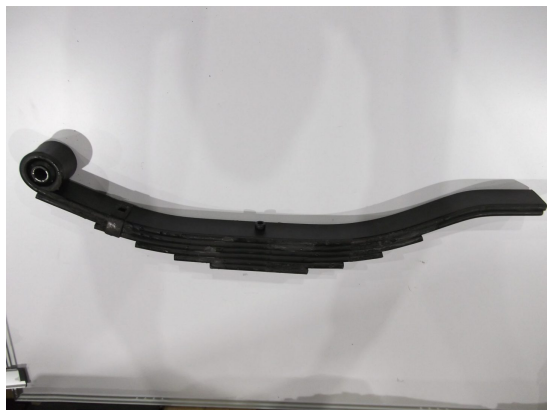

Axle Spring, 2.5" Width, 5000#, Slipper, 5 Leaves 32.5" Length
FREE SHIPPING!!

[Read More](#)

SKU: D093161/43101-56

Categories: [Springs](#)

Product Description

Trailer Axle Spring

Part# Do93161 , 43101-56, 93161

Capacity: 5000 lbs

Length: Center Eye to End, 32-1/2"

Arch: Center of Top Spring to Center of Eyelet, 4"

Center Eye to Center of Tie Bolt: 14"

Eyelet Hole Diameter: 3/4"

Number of Leaves: 5

Axle Spring, 2-1/2" Width, 6000#,Slipper, 6 Leaves 32-1/2" Length 4361-60 8132

Axle Spring, 2.5" Width, 6000#, Slipper, 6 Leaves 32.5" Length
FREE SHIPPING!!

[Read More](#)

SKU: D093161/43101-56-1

Categories: [10K Axles](#), [Springs](#)

Product Description

Trailer Axle Spring

Part# 93161 , 4361-60, 8132